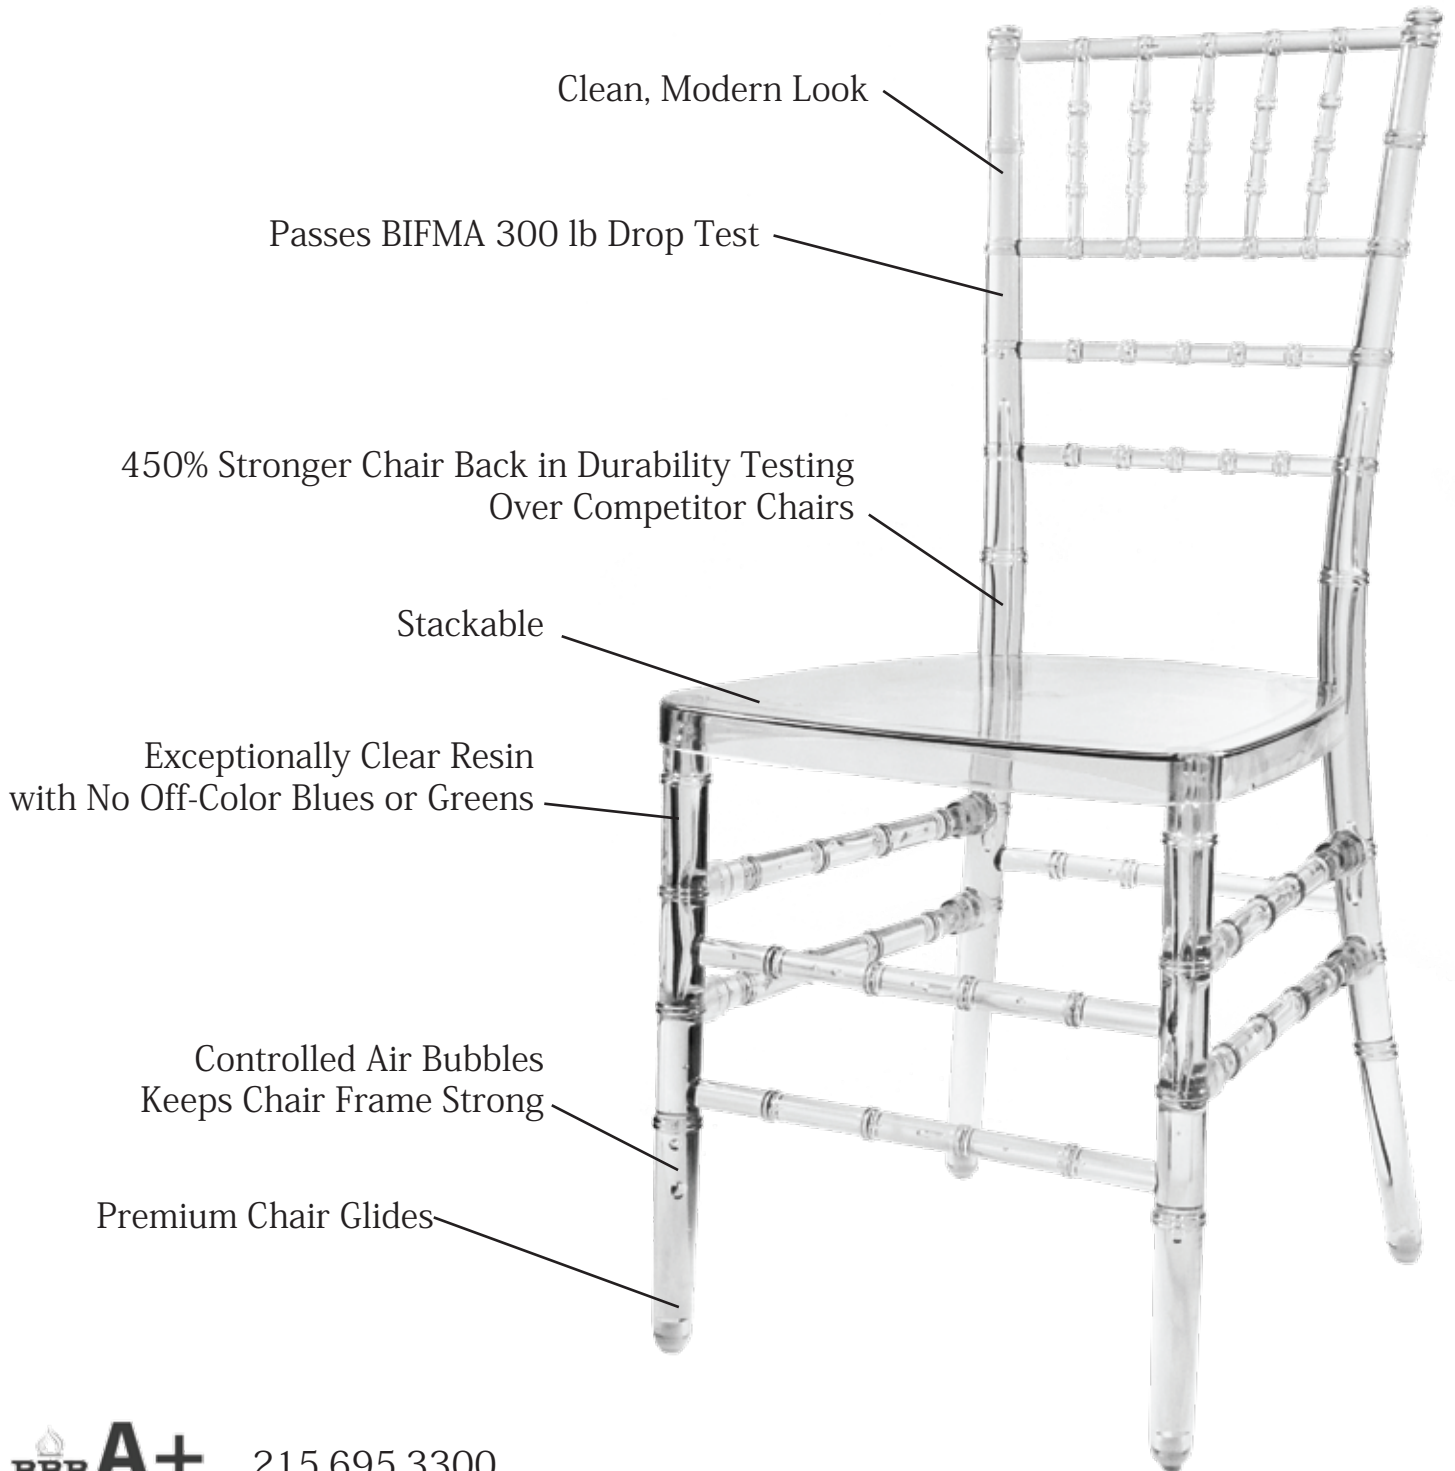

Clear Chiavari Chair

Clean, Modern Look

Passes BIFMA 300 lb Drop Test

450% Stronger Chair Back in Durability Testing
Over Competitor Chairs

Stackable

Exceptionally Clear Resin
with No Off-Color Blues or Greens

Controlled Air Bubbles
Keeps Chair Frame Strong

Premium Chair Glides

215.695.3300

www.chiavarichairs.com | www.visionfurniture.com

*Cushion Sold Separately